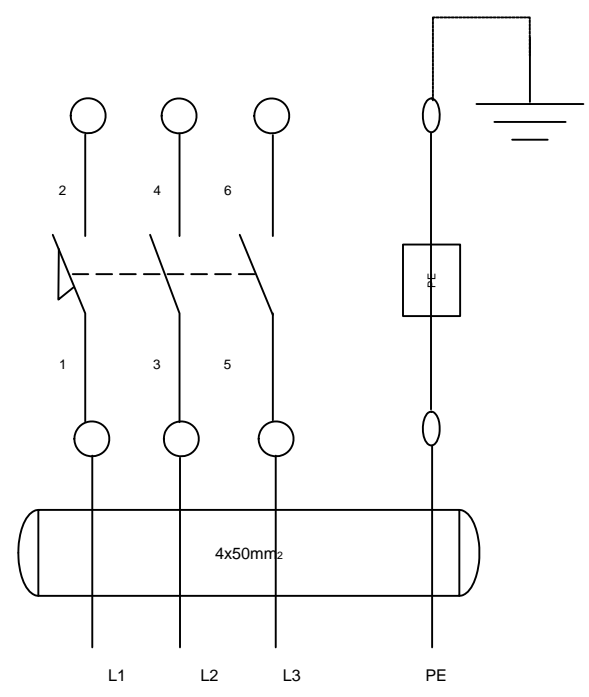

# RECU-3000HE-EC

3 fase  
230V  
63A

Itemref	Quantity	Title/Name, designation, material, dimension etc		Article No./Reference	
Designed by PMS	Checked by PMS	Approved by - date 03.03.2015	File name Rego 900-2500	Date 03.03.2015	Scale NONE
Projekt Standard TC			RECU-3000HE-EC-3X230V		
			113	Edition 1	Sheet 1/1